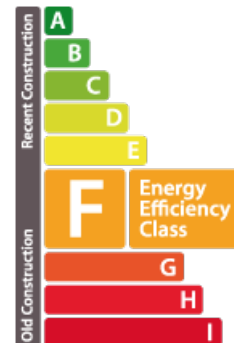

House
190m² 4 Bedroom(s)
Soleuvre

775 000€

DESCRIPTION

ENERGY PASS

Energy class

CHARACTERISTICS

Number of pieces : 10
Nb. chamber (s) : 4
Area : 190m²
Nb. of bathrooms : -
Equipped kitchen : Non

Thermal insulation class