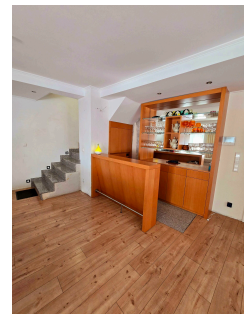

House
190m² 4 Bedroom(s)
Soleuvre

775 000€

DESCRIPTION

ENERGY PASS

Energy class

CHARACTERISTICS

Number of pieces : 10
Nb. chamber (s) : 4
Area : 190m²
Nb. of bathrooms : -
Equipped kitchen : Non

Thermal insulation class